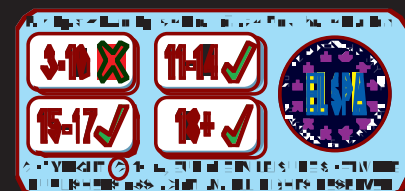

ATTENTION
Chez certaines personnes,
l'utilisation de ce jeu nécessite
des précautions d'emploi
particulières qui dans la
notice jointe

4 2 mm